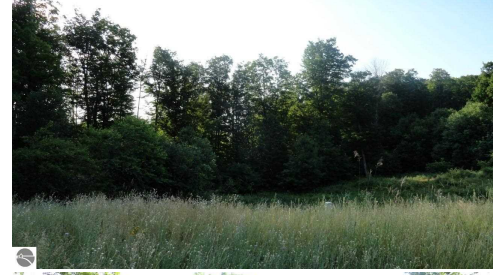

$ 35,500

Timber Valley Court, Kewadin, MI 49676

WEB: TimberValleyCourt.C21.com

- » Price: $ 35,500
- » MLS #: 1787552
- » Type: Land

QR Code